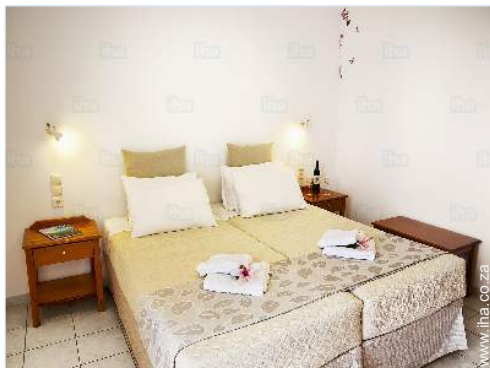

Sleeps - bed(s)

Surroundings & location

Seaside

Leisure

- **Leisure activities less than 20 km / 12 miles :**

Bathing, snorkelling, scuba diving (Standard diving dress), jet ski, tennis, hiking, mountain bike (path), boat trips, horse-drawn carriage, mini-golf, go-karting, ten-pin bowling, basketball, volleyball, fishing

- **Supervised :**

Sailing school, tennis school, riding school

- **Attractions and relaxation :**

Bar/pub, discotheque, restaurant, cinema, open air summer cinema, karaoke, park and garden, exhibition centre, art gallery, historical site, museum, theatre, summer theatre, antiques & bric-a-brac, local craftshop, cellar and wine tasting, health farm, beauticians, fitness centre, Bio farm

Surroundings

- **Locality :**

Sea/ocean 200m
Sandy beach 200m
Shingle beach 10km
Public tennis court 3km
Watersports centre 2km
Marina 7,5km

- **Amenities :**

Nursery 7,5km
Village centre 1km
Town centre 7,5km
Bus stop / bus station 200m
Bike/mountain bike hire 300m
Scooter/motorbike hire 300m
Car rental 300m
Boat rental 7,5km
Scuba diving material hire 7,5km
Breadshop 200m
Caterer 200m
Local shops 200m
Supermarket 3km
High class retailers 7,5km
Hairdressing salon 2km
Internet cafe 300m
Post office 7,5km
Bank 3km
Cash point 300m
Chemist 300m
Doctor 3km
Hospital 10km